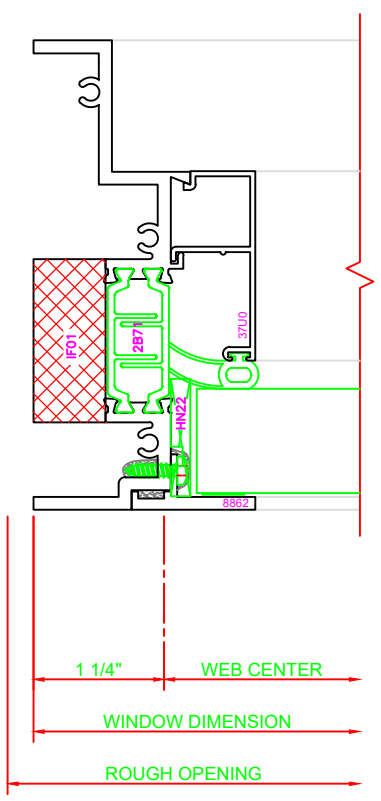

120	HEAD
	SERIES: 450X
	PROJECT OUT
	4-BAR ARMS

421	JAMB
	SERIES: 450X
	PROJECT OUT
	4-BAR ARMS

525	MEETING RAIL
	SERIES: 450X
	P.O./FIXED
	4-BAR ARMS

403	JAMB
	SERIES: 450X
	FIXED

200	SILL
	SERIES: 450X
	FIXED

NOTE: JAMB TOOLING IF APPLICABLE

NOTE: JAMB TOOLING IF APPLICABLE