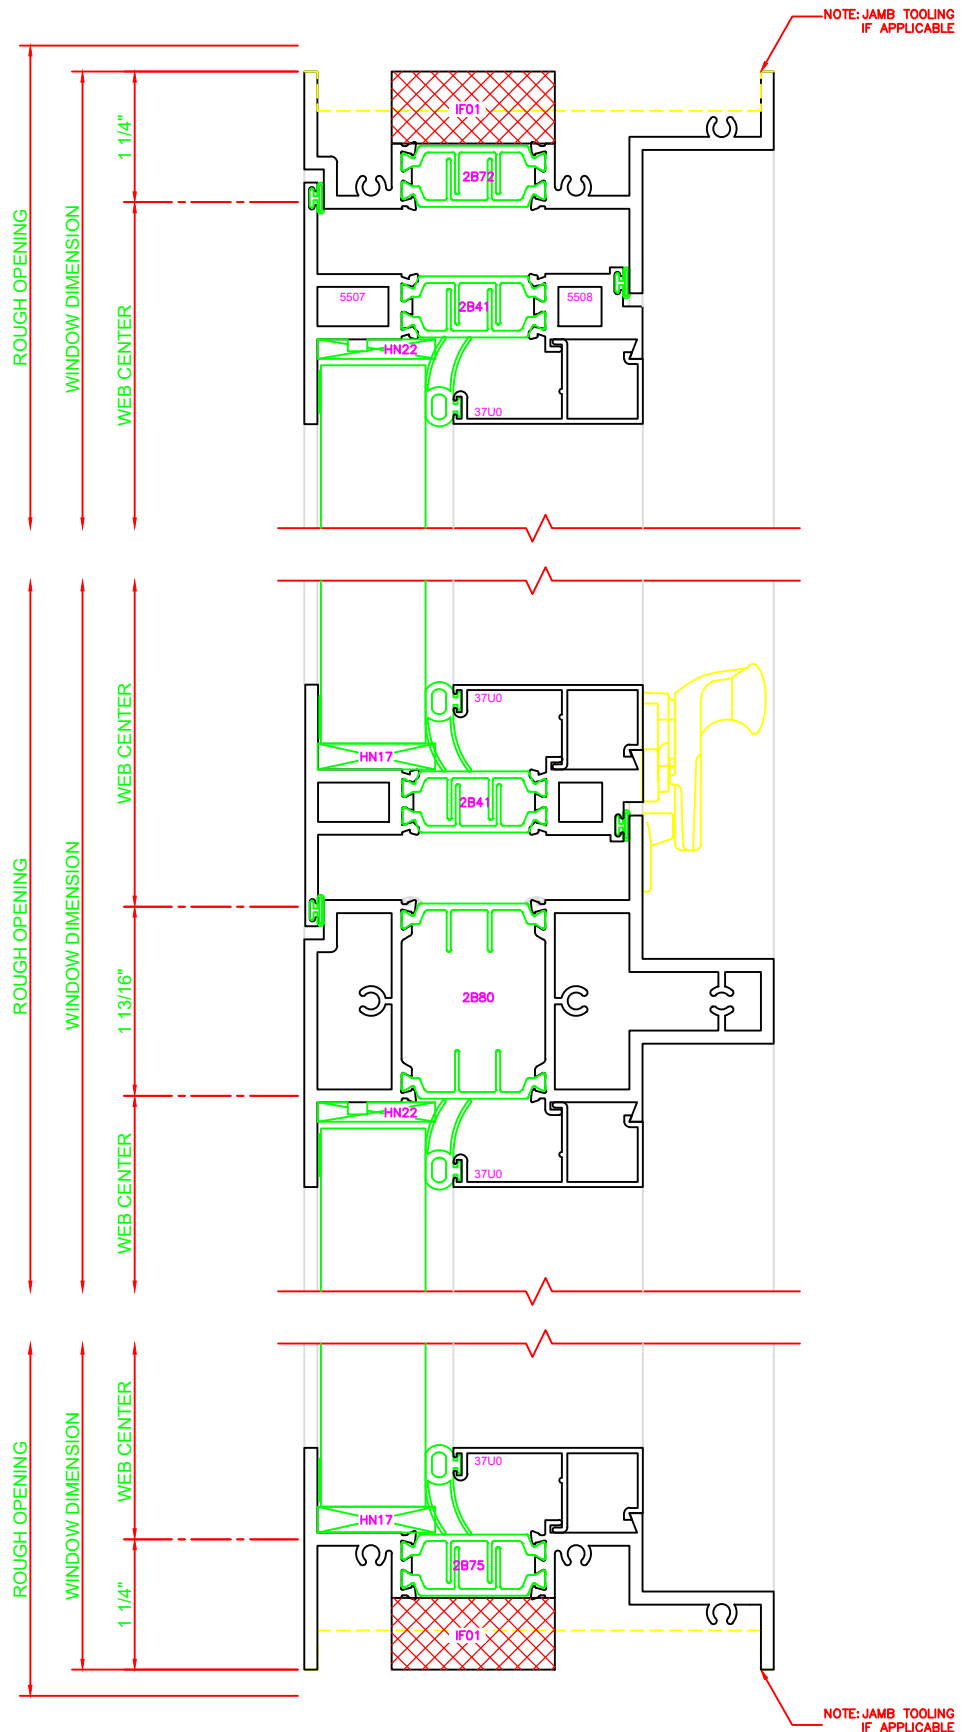

120	HEAD
	SERIES: 450X
	PROJECT OUT
	4-BAR ARMS

421	JAMB
	SERIES: 450X
	PROJECT OUT
	4-BAR ARMS

525	MEETING RAIL
	SERIES: 450X
	P.O./FIXED
	4-BAR ARMS

403	JAMB
	SERIES: 450X
	FIXED

200	SILL
	SERIES: 450X
	FIXED

NOTE: JAMB TOOLING IF APPLICABLE

NOTE: JAMB TOOLING IF APPLICABLE