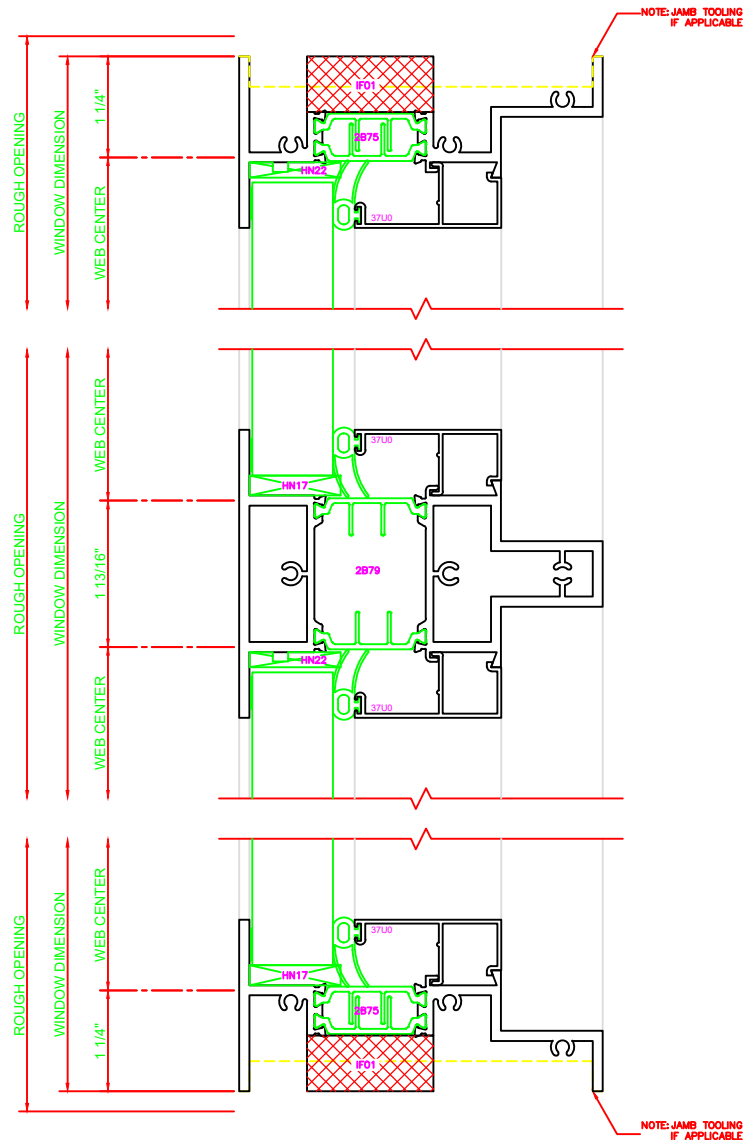

400 JAMB
 SERIES: 450X
 FIXED

703 MUNTIN
 SERIES: 450X

100 HEAD
 SERIES: 450X
 FIXED

702 MUNTIN
 SERIES: 450X

200 SILL
 SERIES: 450X
 FIXED

NOTE: JAMB TOOLING IF APPLICABLE

NOTE: JAMB TOOLING IF APPLICABLE