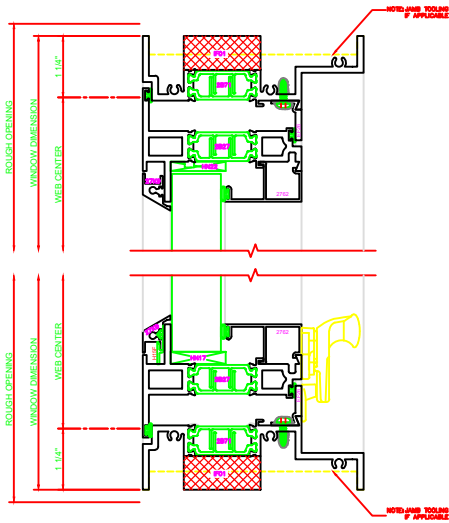

420 JAMB
 SERIES: 450G
 PROJECT OUT
 4-BAR ARMS

621 MEETING RAIL
 SERIES: 450G
 P.O. FIXED
 4-BAR ARMS

401 JAMB
 SERIES: 450G
 FIXED

121 HEAD
 SERIES: 450G
 PROJECT OUT
 4-BAR ARMS

221 SILL
 SERIES: 450G
 PROJECT OUT
 4-BAR ARMS

102 HEAD
 SERIES: 450G
 FIXED

202 SILL
 SERIES: 450G
 FIXED

102 HEAD
 SERIES: 450G
 FIXED

202 SILL
 SERIES: 450G
 FIXED