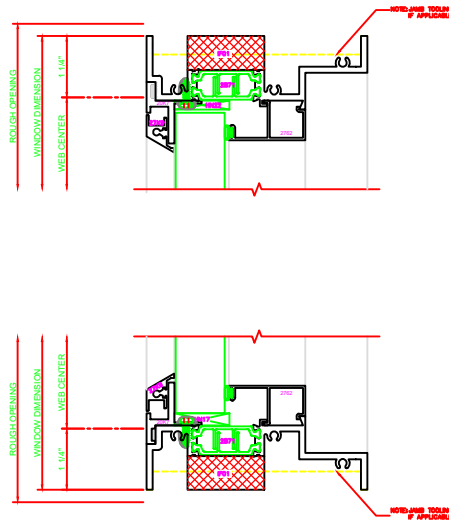

420 JAMB
 SERIES: 450G
 PROJECT OUT
 4-BAR ARMS

621 MEETING RAIL
 SERIES: 450G
 P.O. FIXED
 4-BAR ARMS

401 JAMB
 SERIES: 450G
 FIXED

121 HEAD
 SERIES: 450G
 PROJECT OUT
 4-BAR ARMS

221 SILL
 SERIES: 450G
 PROJECT OUT
 4-BAR ARMS

102 HEAD
 SERIES: 450G
 FIXED

202 SILL
 SERIES: 450G
 FIXED

102 HEAD
 SERIES: 450G
 FIXED

202 SILL
 SERIES: 450G
 FIXED