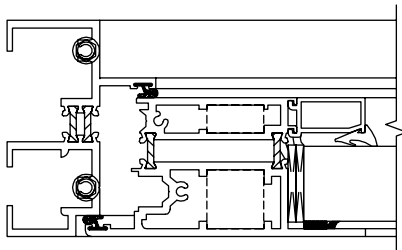

T351 Single Outswing

Butt Hinges • Multipoint Rolling Cam Locks

302 RIGHT JAMB

300 LEFT JAMB

100 HEAD

200 SILL