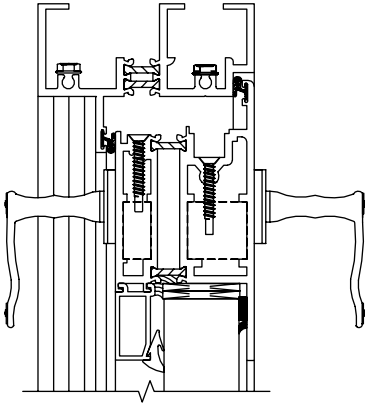

T351 Single Outswing

Butt Hinges • Multipoint Rolling Cam Locks

302 RIGHT JAMB

300 LEFT JAMB

100 HEAD

200 SILL