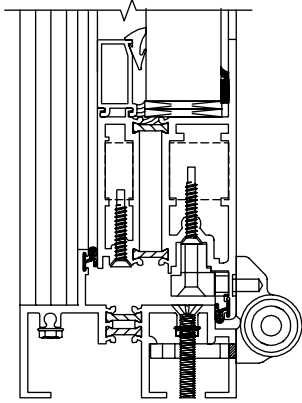

T351 Single Outswing

Butt Hinges • Multipoint Rolling Cam Locks

302 RIGHT JAMB

300 LEFT JAMB

100 HEAD

200 SILL