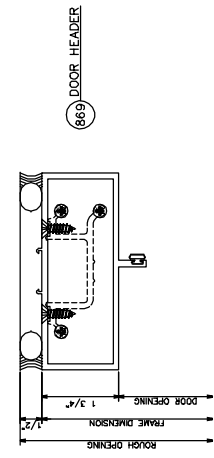

401 Screw Spline Inside Glazed
1 3/4" x 4 1/2"

401 Screw Spline Outside Glazed
1 3/4" x 4 1/2"

401 Shear Block Outside Glazed

1 3/4" x 4 1/2"

401 Shear Block Inside Glazed

1 3/4" x 4 1/2"

859 DOOR JAMB

810 DOOR JAMB

815 DOOR JAMB

814 DOOR JAMB

808 DOOR JAMB

812 DOOR JAMB

813 DOOR JAMB

812 DOOR JAMB

401 Door Frames Outside Glazed

Single Acting 1 Piece Jamb • Right Inswing

401 Door Frames Outside Glazed

Single Acting 1 Piece Jamb • Right Outswing

90° OUTSIDE CORNER

90° OUTSIDE CORNER

3-WAY CORNER