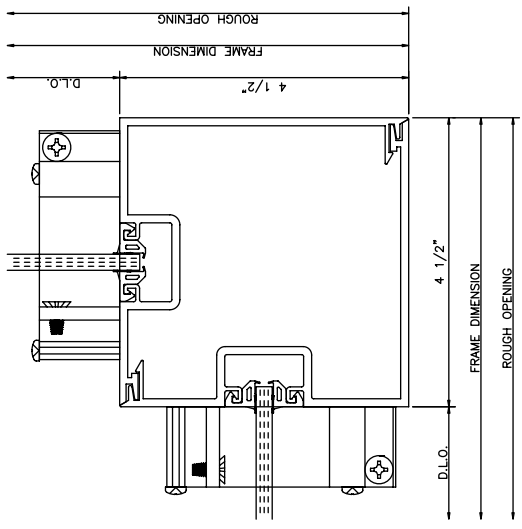

401 Screw Spline Inside Glazed
1 3/4" x 4 1/2"

401 Screw Spline Outside Glazed
1 3/4" x 4 1/2"

401 Shear Block Outside Glazed

1 3/4" x 4 1/2"

401 Shear Block Inside Glazed

1 3/4" x 4 1/2"

859 DOOR JAMB

810 DOOR JAMB

815 DOOR JAMB

814 DOOR JAMB

808 DOOR JAMB

812 DOOR JAMB

813 DOOR JAMB

812 DOOR JAMB

401 Door Frames Outside Glazed

Single Acting 1 Piece Jamb • Right Inswing

401 Door Frames Outside Glazed

Single Acting 1 Piece Jamb • Right Outswing

90° OUTSIDE CORNER

90° OUTSIDE CORNER

3-WAY CORNER