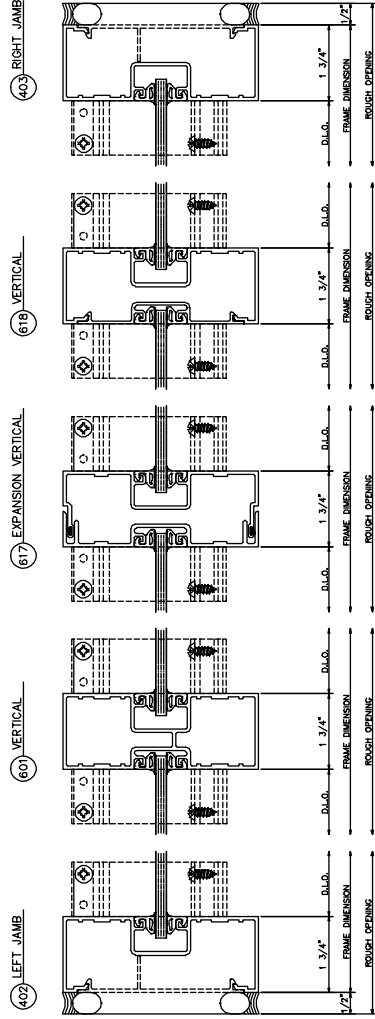

401 Screw Spline Inside Glazed
1 3/4" x 4 1/2"

401 Screw Spline Outside Glazed
1 3/4" x 4 1/2"

401 Shear Block Outside Glazed

1 3/4" x 4 1/2"

401 Shear Block Inside Glazed

1 3/4" x 4 1/2"

859 DOOR JAMB

810 DOOR JAMB

815 DOOR JAMB

814 DOOR JAMB

808 DOOR JAMB

812 DOOR JAMB

813 DOOR JAMB

812 DOOR JAMB

401 Door Frames Outside Glazed

Single Acting 1 Piece Jamb • Right Inswing

401 Door Frames Outside Glazed

Single Acting 1 Piece Jamb • Right Outswing

90° OUTSIDE CORNER

90° OUTSIDE CORNER

3-WAY CORNER