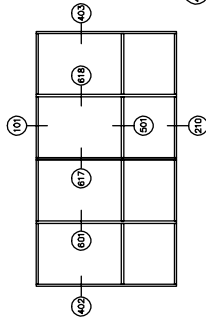

401 Screw Spline Inside Glazed
1 3/4" x 4 1/2"

401 Screw Spline Outside Glazed
1 3/4" x 4 1/2"

401 Shear Block Outside Glazed

1 3/4" x 4 1/2"

401 Shear Block Inside Glazed

1 3/4" x 4 1/2"

859 DOOR JAMB

810 DOOR JAMB

815 DOOR JAMB

814 DOOR JAMB

808 DOOR JAMB

812 DOOR JAMB

813 DOOR JAMB

812 DOOR JAMB

401 Door Frames Outside Glazed

Single Acting 1 Piece Jamb • Right Inswing

401 Door Frames Outside Glazed

Single Acting 1 Piece Jamb • Right Outswing

90° OUTSIDE CORNER

90° OUTSIDE CORNER

3-WAY CORNER