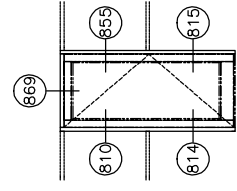

401 Screw Spline Inside Glazed
1 3/4" x 4 1/2"

401 Screw Spline Outside Glazed
1 3/4" x 4 1/2"

401 Shear Block Outside Glazed

1 3/4" x 4 1/2"

401 Shear Block Inside Glazed

1 3/4" x 4 1/2"

859 DOOR JAMB

810 DOOR JAMB

815 DOOR JAMB

814 DOOR JAMB

808 DOOR JAMB

812 DOOR JAMB

813 DOOR JAMB

812 DOOR JAMB

401 Door Frames Outside Glazed

Single Acting 1 Piece Jamb • Right Inswing

401 Door Frames Outside Glazed

Single Acting 1 Piece Jamb • Right Outswing

90° OUTSIDE CORNER

90° OUTSIDE CORNER

3-WAY CORNER