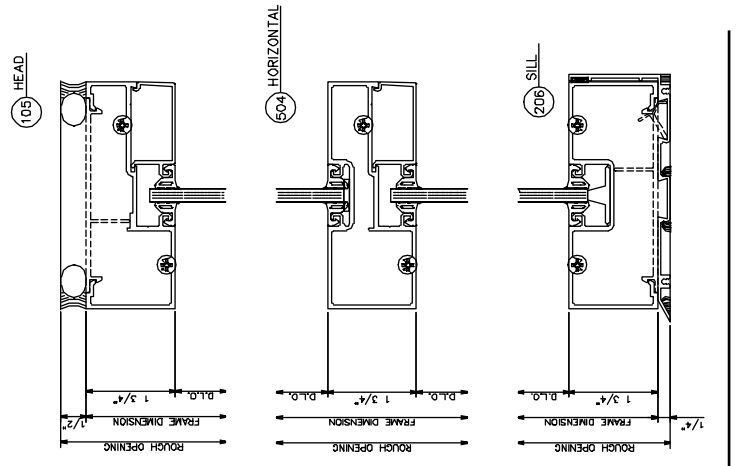

401 Screw Spline Inside Glazed
1 3/4" x 4 1/2"

401 Screw Spline Outside Glazed
1 3/4" x 4 1/2"

401 Shear Block Outside Glazed

1 3/4" x 4 1/2"

401 Shear Block Inside Glazed

1 3/4" x 4 1/2"

859 DOOR JAMB

810 DOOR JAMB

815 DOOR JAMB

814 DOOR JAMB

808 DOOR JAMB

812 DOOR JAMB

813 DOOR JAMB

812 DOOR JAMB

401 Door Frames Outside Glazed

Single Acting 1 Piece Jamb • Right Inswing

401 Door Frames Outside Glazed

Single Acting 1 Piece Jamb • Right Outswing

90° OUTSIDE CORNER

90° OUTSIDE CORNER

3-WAY CORNER