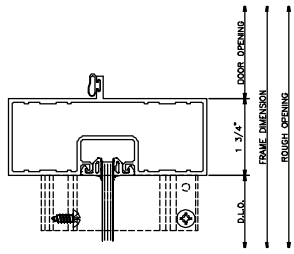

401 Screw Spline Inside Glazed
1 3/4" x 4 1/2"

401 Screw Spline Outside Glazed
1 3/4" x 4 1/2"

401 Shear Block Outside Glazed

1 3/4" x 4 1/2"

401 Shear Block Inside Glazed

1 3/4" x 4 1/2"

859 DOOR JAMB

810 DOOR JAMB

815 DOOR JAMB

814 DOOR JAMB

808 DOOR JAMB

812 DOOR JAMB

813 DOOR JAMB

812 DOOR JAMB

401 Door Frames Outside Glazed

Single Acting 1 Piece Jamb • Right Inswing

401 Door Frames Outside Glazed

Single Acting 1 Piece Jamb • Right Outswing

90° OUTSIDE CORNER

90° OUTSIDE CORNER

3-WAY CORNER