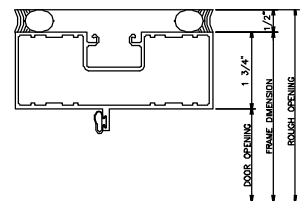

401 Screw Spline Inside Glazed
1 3/4" x 4 1/2"

401 Screw Spline Outside Glazed
1 3/4" x 4 1/2"

401 Shear Block Outside Glazed

1 3/4" x 4 1/2"

401 Shear Block Inside Glazed

1 3/4" x 4 1/2"

859 DOOR JAMB

810 DOOR JAMB

815 DOOR JAMB

814 DOOR JAMB

808 DOOR JAMB

812 DOOR JAMB

813 DOOR JAMB

812 DOOR JAMB

401 Door Frames Outside Glazed

Single Acting 1 Piece Jamb • Right Inswing

401 Door Frames Outside Glazed

Single Acting 1 Piece Jamb • Right Outswing

90° OUTSIDE CORNER

90° OUTSIDE CORNER

3-WAY CORNER