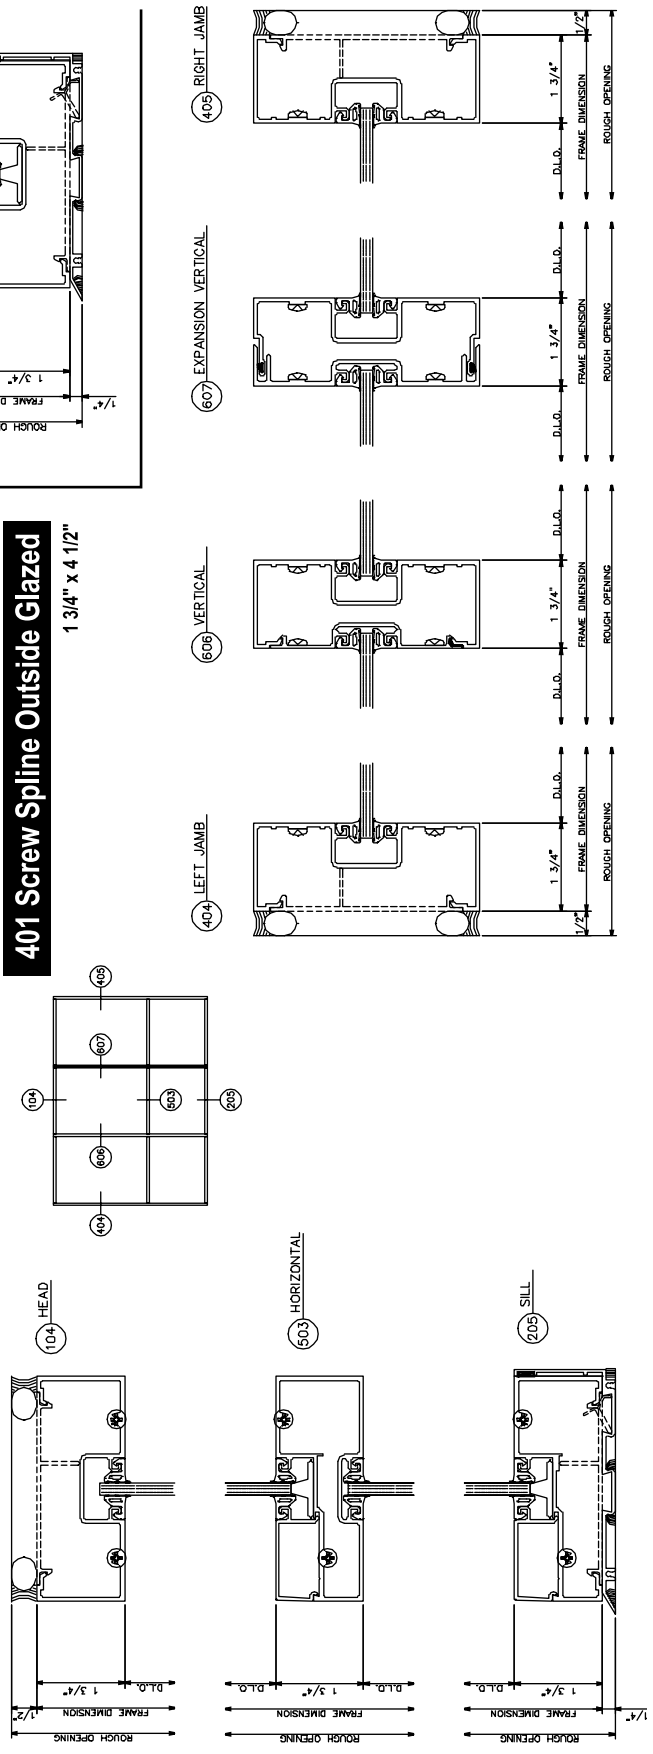

401 Screw Spline Inside Glazed
1 3/4" x 4 1/2"

401 Screw Spline Outside Glazed
1 3/4" x 4 1/2"

401 Shear Block Outside Glazed

1 3/4" x 4 1/2"

401 Shear Block Inside Glazed

1 3/4" x 4 1/2"

859 DOOR JAMB

810 DOOR JAMB

815 DOOR JAMB

814 DOOR JAMB

808 DOOR JAMB

812 DOOR JAMB

813 DOOR JAMB

812 DOOR JAMB

401 Door Frames Outside Glazed

Single Acting 1 Piece Jamb • Right Inswing

401 Door Frames Outside Glazed

Single Acting 1 Piece Jamb • Right Outswing

90° OUTSIDE CORNER

90° OUTSIDE CORNER

3-WAY CORNER