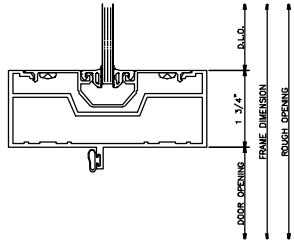

401 Screw Spline Inside Glazed
1 3/4" x 4 1/2"

401 Screw Spline Outside Glazed
1 3/4" x 4 1/2"

401 Shear Block Outside Glazed

1 3/4" x 4 1/2"

401 Shear Block Inside Glazed

1 3/4" x 4 1/2"

859 DOOR JAMB

810 DOOR JAMB

815 DOOR JAMB

814 DOOR JAMB

808 DOOR JAMB

812 DOOR JAMB

813 DOOR JAMB

812 DOOR JAMB

401 Door Frames Outside Glazed

Single Acting 1 Piece Jamb • Right Inswing