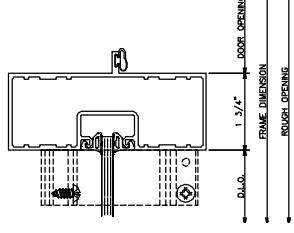

401 Screw Spline Inside Glazed
1 3/4" x 4 1/2"

401 Screw Spline Outside Glazed
1 3/4" x 4 1/2"

401 Shear Block Outside Glazed

1 3/4" x 4 1/2"

401 Shear Block Inside Glazed

1 3/4" x 4 1/2"

859 DOOR JAMB

810 DOOR JAMB

815 DOOR JAMB

814 DOOR JAMB

808 DOOR JAMB

812 DOOR JAMB

813 DOOR JAMB

812 DOOR JAMB

401 Door Frames Outside Glazed

Single Acting 1 Piece Jamb • Right Inswing

401 Door Frames Outside Glazed

Single Acting 1 Piece Jamb • Right Outswing

90° OUTSIDE CORNER

90° OUTSIDE CORNER

3-WAY CORNER