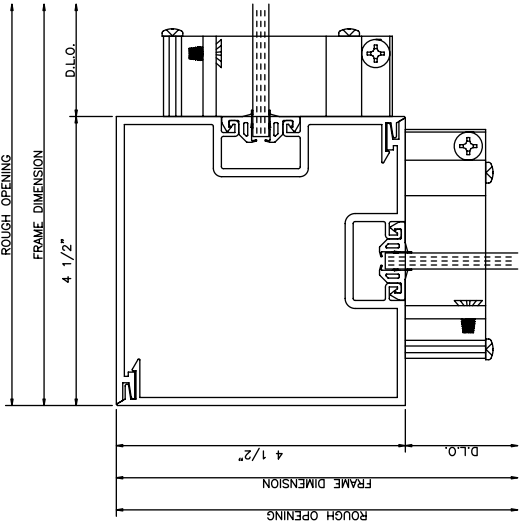

401 Screw Spline Inside Glazed
1 3/4" x 4 1/2"

401 Screw Spline Outside Glazed
1 3/4" x 4 1/2"

401 Shear Block Outside Glazed

1 3/4" x 4 1/2"

401 Shear Block Inside Glazed

1 3/4" x 4 1/2"

859 DOOR JAMB

810 DOOR JAMB

815 DOOR JAMB

814 DOOR JAMB

808 DOOR JAMB

812 DOOR JAMB

813 DOOR JAMB

812 DOOR JAMB

401 Door Frames Outside Glazed

Single Acting 1 Piece Jamb • Right Inswing

401 Door Frames Outside Glazed

Single Acting 1 Piece Jamb • Right Outswing

90° OUTSIDE CORNER

90° OUTSIDE CORNER

3-WAY CORNER