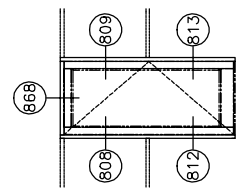

401 Screw Spline Inside Glazed
1 3/4" x 4 1/2"

401 Screw Spline Outside Glazed
1 3/4" x 4 1/2"

401 Shear Block Outside Glazed

1 3/4" x 4 1/2"

401 Shear Block Inside Glazed

1 3/4" x 4 1/2"

859 DOOR JAMB

810 DOOR JAMB

815 DOOR JAMB

814 DOOR JAMB

808 DOOR JAMB

812 DOOR JAMB

813 DOOR JAMB

812 DOOR JAMB

401 Door Frames Outside Glazed

Single Acting 1 Piece Jamb • Right Inswing

401 Door Frames Outside Glazed

Single Acting 1 Piece Jamb • Right Outswing

90° OUTSIDE CORNER

90° OUTSIDE CORNER

3-WAY CORNER