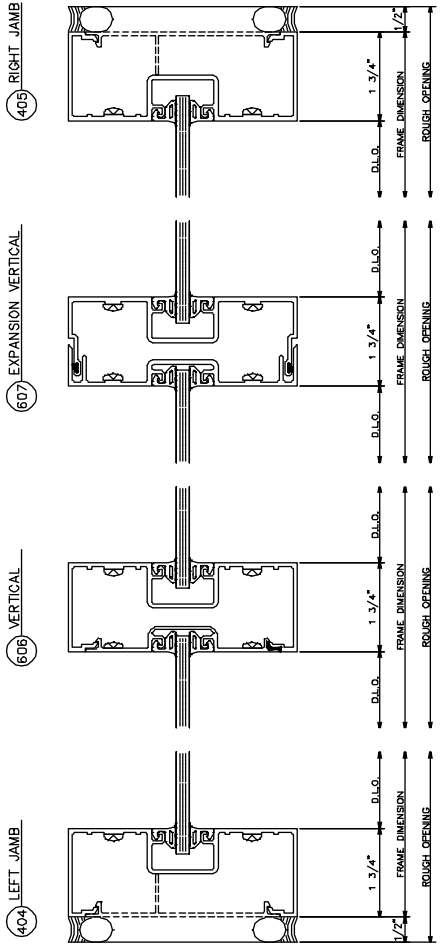

401 Screw Spline Inside Glazed
1 3/4" x 4 1/2"

401 Screw Spline Outside Glazed
1 3/4" x 4 1/2"

401 Shear Block Outside Glazed

1 3/4" x 4 1/2"

401 Shear Block Inside Glazed

1 3/4" x 4 1/2"

859 DOOR JAMB

810 DOOR JAMB

815 DOOR JAMB

814 DOOR JAMB

808 DOOR JAMB

812 DOOR JAMB

813 DOOR JAMB

812 DOOR JAMB

401 Door Frames Outside Glazed

Single Acting 1 Piece Jamb • Right Inswing

401 Door Frames Outside Glazed

Single Acting 1 Piece Jamb • Right Outswing

90° OUTSIDE CORNER

90° OUTSIDE CORNER

3-WAY CORNER