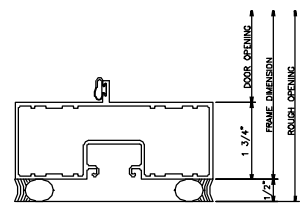

401 Screw Spline Inside Glazed
1 3/4" x 4 1/2"

401 Screw Spline Outside Glazed
1 3/4" x 4 1/2"

401 Shear Block Outside Glazed

1 3/4" x 4 1/2"

401 Shear Block Inside Glazed

1 3/4" x 4 1/2"

859 DOOR JAMB

810 DOOR JAMB

815 DOOR JAMB

814 DOOR JAMB

808 DOOR JAMB

812 DOOR JAMB

813 DOOR JAMB

812 DOOR JAMB

401 Door Frames Outside Glazed

Single Acting 1 Piece Jamb • Right Inswing

401 Door Frames Outside Glazed

Single Acting 1 Piece Jamb • Right Outswing

90° OUTSIDE CORNER

90° OUTSIDE CORNER

3-WAY CORNER