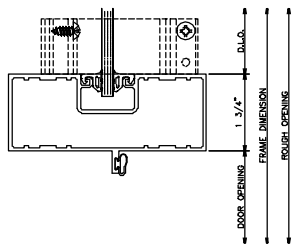

401 Screw Spline Inside Glazed
1 3/4" x 4 1/2"

401 Screw Spline Outside Glazed
1 3/4" x 4 1/2"

401 Shear Block Outside Glazed

1 3/4" x 4 1/2"

401 Shear Block Inside Glazed

1 3/4" x 4 1/2"

859 DOOR JAMB

810 DOOR JAMB

815 DOOR JAMB

814 DOOR JAMB

808 DOOR JAMB

812 DOOR JAMB

813 DOOR JAMB

812 DOOR JAMB

401 Door Frames Outside Glazed

Single Acting 1 Piece Jamb • Right Inswing