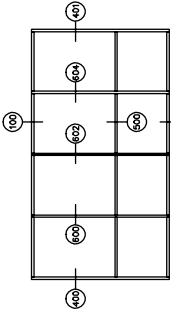

401 Screw Spline Inside Glazed
1 3/4" x 4 1/2"

401 Screw Spline Outside Glazed
1 3/4" x 4 1/2"

401 Shear Block Outside Glazed

1 3/4" x 4 1/2"

401 Shear Block Inside Glazed

1 3/4" x 4 1/2"

859 DOOR JAMB

810 DOOR JAMB

815 DOOR JAMB

814 DOOR JAMB

808 DOOR JAMB

812 DOOR JAMB

813 DOOR JAMB

812 DOOR JAMB

401 Door Frames Outside Glazed

Single Acting 1 Piece Jamb • Right Inswing

401 Door Frames Outside Glazed

Single Acting 1 Piece Jamb • Right Outswing

90° OUTSIDE CORNER

90° OUTSIDE CORNER

3-WAY CORNER