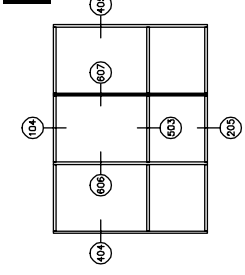

401 Screw Spline Inside Glazed
1 3/4" x 4 1/2"

401 Screw Spline Outside Glazed
1 3/4" x 4 1/2"

401 Shear Block Outside Glazed

1 3/4" x 4 1/2"

401 Shear Block Inside Glazed

1 3/4" x 4 1/2"

859 DOOR JAMB

810 DOOR JAMB

815 DOOR JAMB

814 DOOR JAMB

808 DOOR JAMB

812 DOOR JAMB

813 DOOR JAMB

812 DOOR JAMB

401 Door Frames Outside Glazed

Single Acting 1 Piece Jamb • Right Inswing

401 Door Frames Outside Glazed

Single Acting 1 Piece Jamb • Right Outswing

90° OUTSIDE CORNER

90° OUTSIDE CORNER

3-WAY CORNER