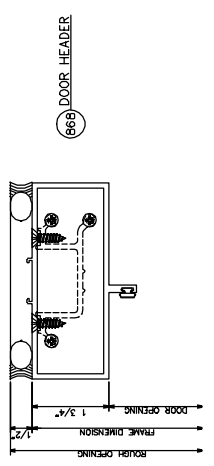

401 Screw Spline Inside Glazed
1 3/4" x 4 1/2"

401 Screw Spline Outside Glazed
1 3/4" x 4 1/2"

401 Shear Block Outside Glazed

1 3/4" x 4 1/2"

401 Shear Block Inside Glazed

1 3/4" x 4 1/2"

859 DOOR JAMB

810 DOOR JAMB

815 DOOR JAMB

814 DOOR JAMB

808 DOOR JAMB

812 DOOR JAMB

813 DOOR JAMB

812 DOOR JAMB

401 Door Frames Outside Glazed

Single Acting 1 Piece Jamb • Right Inswing

401 Door Frames Outside Glazed

Single Acting 1 Piece Jamb • Right Outswing

90° OUTSIDE CORNER

90° OUTSIDE CORNER

3-WAY CORNER