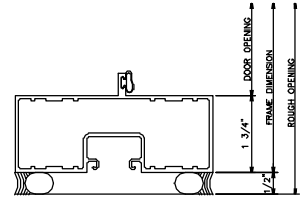

401 Screw Spline Inside Glazed
1 3/4" x 4 1/2"

401 Screw Spline Outside Glazed
1 3/4" x 4 1/2"

401 Shear Block Outside Glazed

1 3/4" x 4 1/2"

401 Shear Block Inside Glazed

1 3/4" x 4 1/2"

859 DOOR JAMB

810 DOOR JAMB

815 DOOR JAMB

814 DOOR JAMB

808 DOOR JAMB

812 DOOR JAMB

813 DOOR JAMB

812 DOOR JAMB

401 Door Frames Outside Glazed

Single Acting 1 Piece Jamb • Right Inswing

401 Door Frames Outside Glazed

Single Acting 1 Piece Jamb • Right Outswing

90° OUTSIDE CORNER

90° OUTSIDE CORNER

3-WAY CORNER