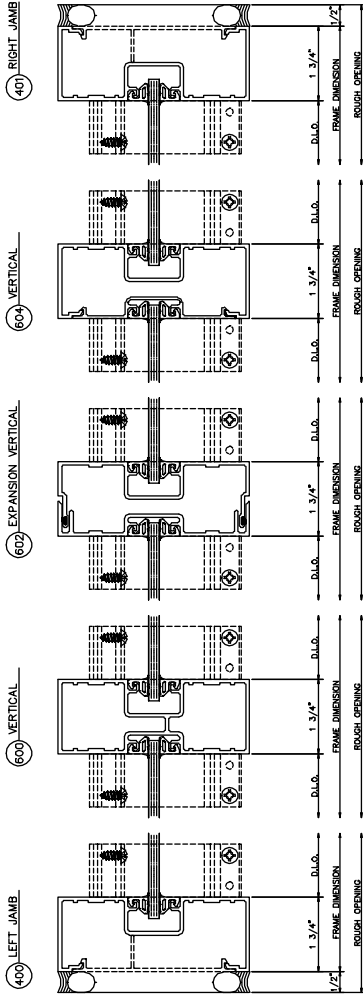

401 Screw Spline Inside Glazed
1 3/4" x 4 1/2"

401 Screw Spline Outside Glazed
1 3/4" x 4 1/2"

401 Shear Block Outside Glazed

1 3/4" x 4 1/2"

401 Shear Block Inside Glazed

1 3/4" x 4 1/2"

859 DOOR JAMB

810 DOOR JAMB

815 DOOR JAMB

814 DOOR JAMB

808 DOOR JAMB

812 DOOR JAMB

813 DOOR JAMB

812 DOOR JAMB

401 Door Frames Outside Glazed

Single Acting 1 Piece Jamb • Right Inswing

401 Door Frames Outside Glazed

Single Acting 1 Piece Jamb • Right Outswing

90° OUTSIDE CORNER

90° OUTSIDE CORNER

3-WAY CORNER