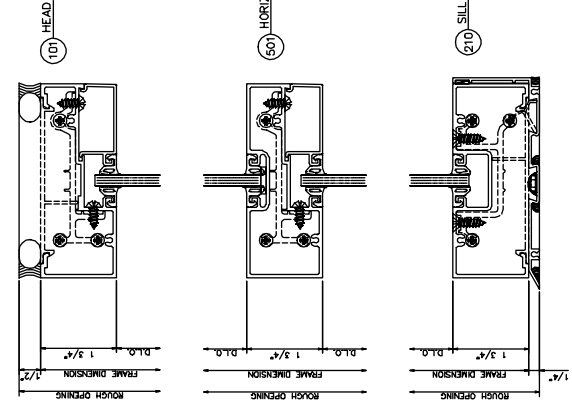

401 Screw Spline Inside Glazed
1 3/4" x 4 1/2"

401 Screw Spline Outside Glazed
1 3/4" x 4 1/2"

401 Shear Block Outside Glazed

1 3/4" x 4 1/2"

401 Shear Block Inside Glazed

1 3/4" x 4 1/2"

859 DOOR JAMB

810 DOOR JAMB

815 DOOR JAMB

814 DOOR JAMB

808 DOOR JAMB

812 DOOR JAMB

813 DOOR JAMB

812 DOOR JAMB

401 Door Frames Outside Glazed

Single Acting 1 Piece Jamb • Right Inswing

401 Door Frames Outside Glazed

Single Acting 1 Piece Jamb • Right Outswing

90° OUTSIDE CORNER

90° OUTSIDE CORNER

3-WAY CORNER