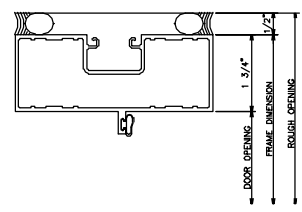

401 Screw Spline Inside Glazed
1 3/4" x 4 1/2"

401 Screw Spline Outside Glazed
1 3/4" x 4 1/2"

401 Shear Block Outside Glazed

1 3/4" x 4 1/2"

401 Shear Block Inside Glazed

1 3/4" x 4 1/2"

859 DOOR JAMB

810 DOOR JAMB

815 DOOR JAMB

814 DOOR JAMB

808 DOOR JAMB

812 DOOR JAMB

813 DOOR JAMB

812 DOOR JAMB

401 Door Frames Outside Glazed

Single Acting 1 Piece Jamb • Right Inswing

401 Door Frames Outside Glazed

Single Acting 1 Piece Jamb • Right Outswing

90° OUTSIDE CORNER

90° OUTSIDE CORNER

3-WAY CORNER