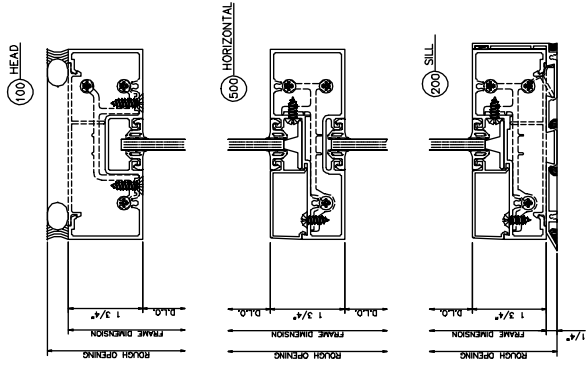

401 Screw Spline Inside Glazed
1 3/4" x 4 1/2"

401 Screw Spline Outside Glazed
1 3/4" x 4 1/2"

401 Shear Block Outside Glazed

1 3/4" x 4 1/2"

401 Shear Block Inside Glazed

1 3/4" x 4 1/2"

859 DOOR JAMB

810 DOOR JAMB

815 DOOR JAMB

814 DOOR JAMB

808 DOOR JAMB

812 DOOR JAMB

813 DOOR JAMB

812 DOOR JAMB

401 Door Frames Outside Glazed

Single Acting 1 Piece Jamb • Right Inswing

401 Door Frames Outside Glazed

Single Acting 1 Piece Jamb • Right Outswing

90° OUTSIDE CORNER

90° OUTSIDE CORNER

3-WAY CORNER