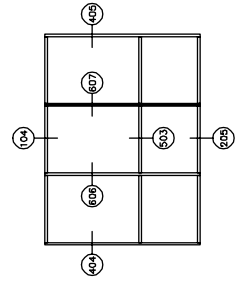

401 Screw Spline Inside Glazed
1 3/4" x 4 1/2"

401 Screw Spline Outside Glazed
1 3/4" x 4 1/2"

401 Shear Block Outside Glazed

1 3/4" x 4 1/2"

401 Shear Block Inside Glazed

1 3/4" x 4 1/2"

859 DOOR JAMB

810 DOOR JAMB

815 DOOR JAMB

814 DOOR JAMB

808 DOOR JAMB

812 DOOR JAMB

813 DOOR JAMB

812 DOOR JAMB

401 Door Frames Outside Glazed

Single Acting 1 Piece Jamb • Right Inswing

401 Door Frames Outside Glazed

Single Acting 1 Piece Jamb • Right Outswing

90° OUTSIDE CORNER

90° OUTSIDE CORNER

3-WAY CORNER