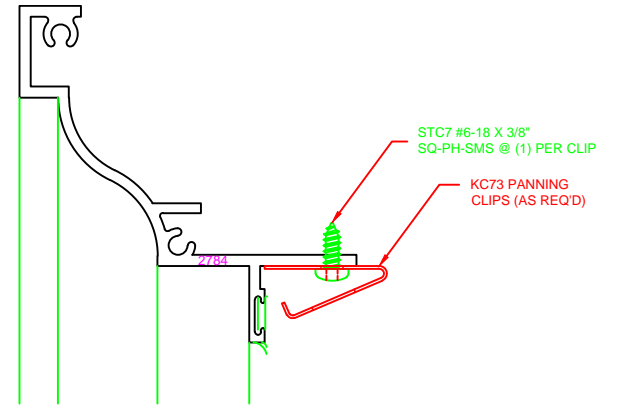

ERECTOR NOTE:

BACK BED WITH SEALANT BEFORE
THE WINDOW IS INSTALLED OR CAP
SEAL AFTER THE WINDOW IS INSTALLED
TO INSURE A WATERTIGHT SEAL.

SC78.0