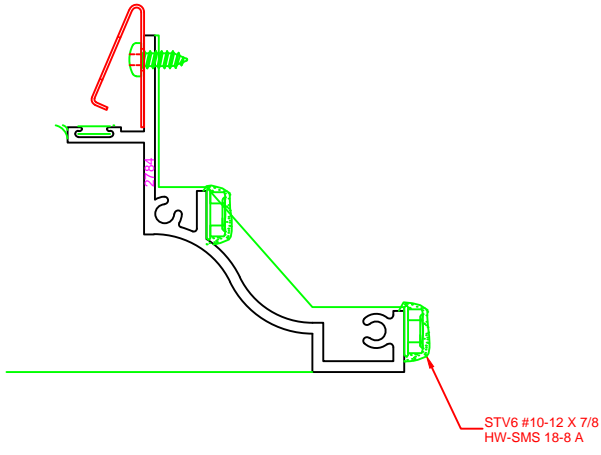

ERECTOR NOTE:

BACK BED WITH SEALANT BEFORE
THE WINDOW IS INSTALLED OR CAP
SEAL AFTER THE WINDOW IS INSTALLED
TO INSURE A WATERTIGHT SEAL.

SC78.0