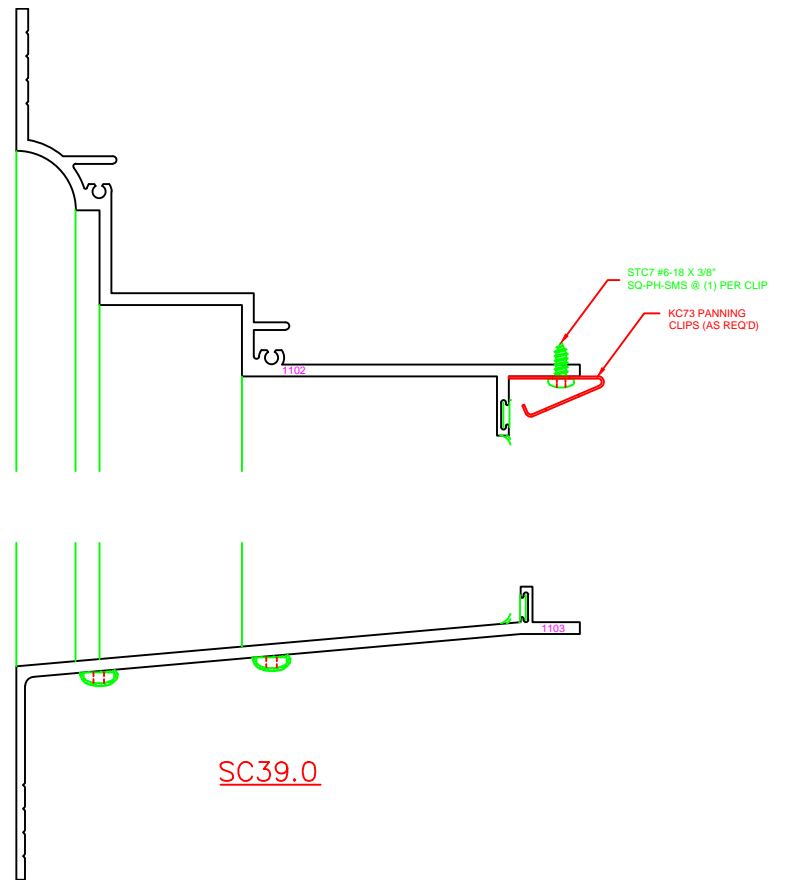

ERECTOR NOTE:
 BACK BED WITH SEALANT BEFORE
 THE WINDOW IS INSTALLED OR CAP
 SEAL AFTER THE WINDOW IS INSTALLED
 TO INSURE A WATERTIGHT SEAL.

SC39.0